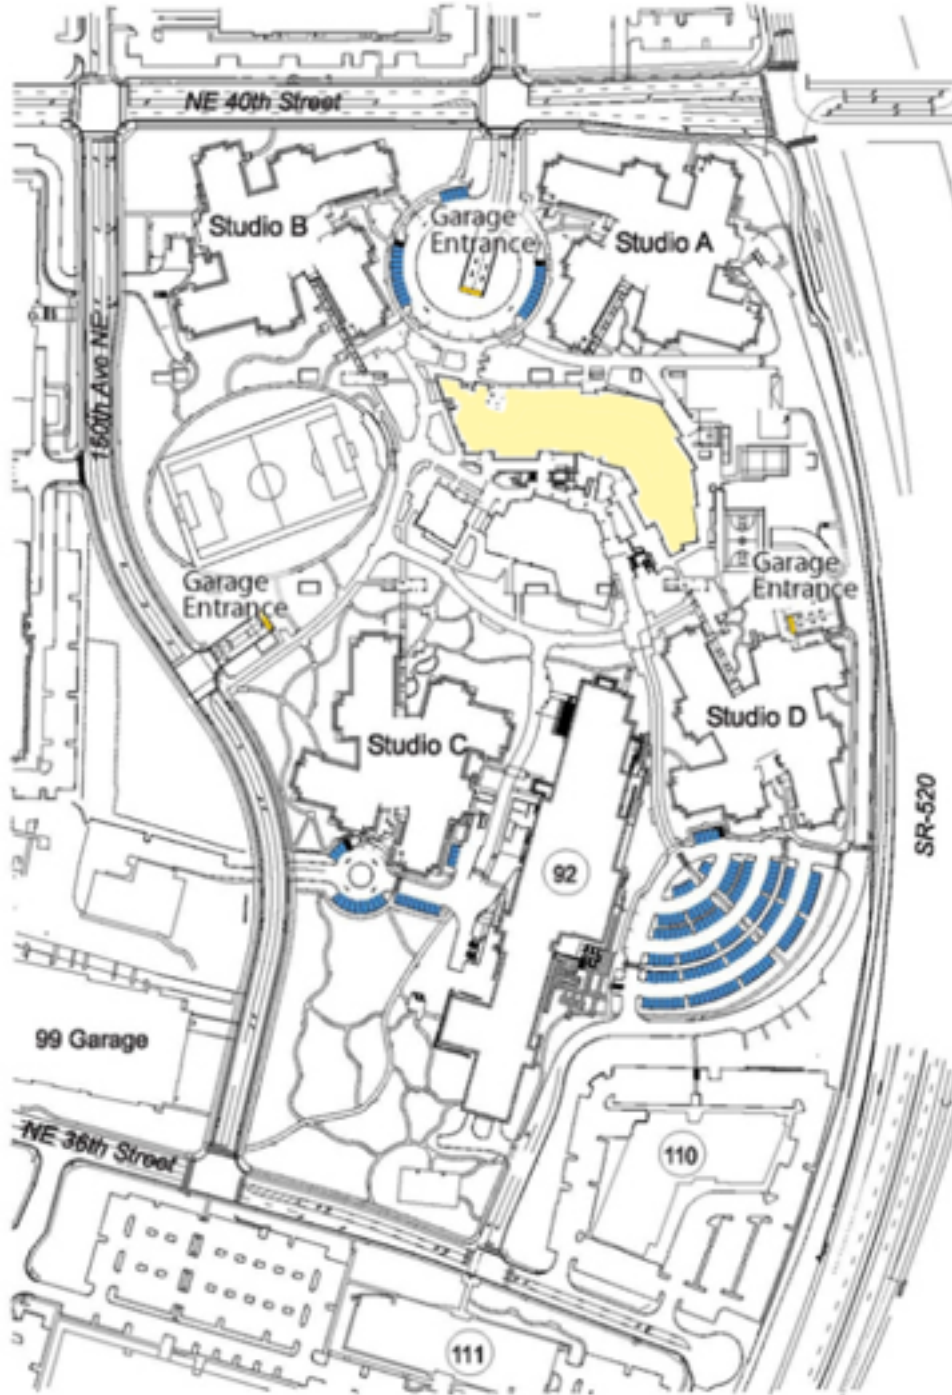

# **Direction for MicroHAMS Digital Conference 2012**

Address: 15255 NE 40th Street  
North Commons  
Redmond, WA 98052

Link to Location: [Google Maps](#) or [Microsoft Bing Maps](#)

General Directions:

- Follow general directions to Hwy 520 East
- Take exit for NE 40th St, turn left on NE 40th St
- The entrance to Microsoft Studio West campus will be on your left, refer to map below for details

Above ground parking is highlighted in blue, there is also below ground parking in the garage. Our primary parking for the event is in the below ground parking garage. Please reserve the above ground parking for those with health issues or large antennas.

The conference will be held in the 'North Commons' building. The building is highlighted in yellow on the map. After parking, you will need to return to ground level using either the stairs or elevators located at each corner of the parking garage. You will want to enter 'The Mixer' entrance and proceed up to the second floor. We will have signs posted and people posted at the entrance of the building.

## Studios West

Not to Scale

- Visitor Parking
- G98 Entrance